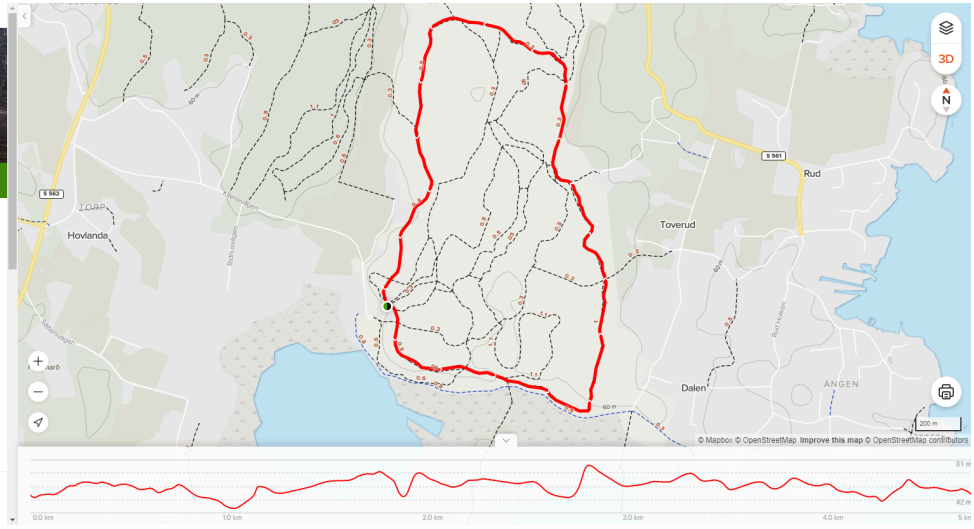

Discover this 4.7-km loop trail near Hammarö, Värmland. Generally considered a moderately challenging route, it takes an average [Show more](#)

Length	Elevation gain	Route type
4.7 km	89 m	Loop

[Cross-country skiing](#) [Hiking](#) [Walking](#)

[Bird watching](#) [Running](#) [Forest](#) [Lake](#)

[Views](#) [Wildflowers](#) [Wildlife](#)

Description

Kilenegården is Hammarö's largest outdoor center. The area offers different experiences for [hikeable family](#). This is a well-maintained

Linlöpning

< More Trails View Trail Details

Kilenegården Röd

easy ★★★★★
Hammarö, Värmland, Sweden

Photos Directions More

Explore this 2.4-km loop trail near Hammarö, Värmland. Generally considered an easy route, it takes an average of 36 min to com [Show more](#)

Length	Elevation gain	Route type
2.4 km	53 m	Loop

[Dogs on leash](#) [Kid friendly](#)

[Cross-country skiing](#) [Walking](#)

[Bird watching](#) [Running](#) [Forest](#) [Views](#)

[Wildflowers](#) [Wildlife](#)